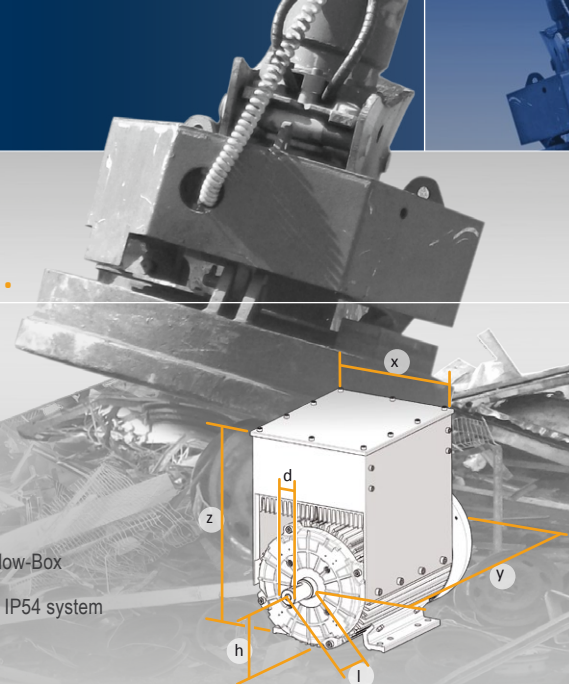

Touch interface

Operating data visualization

Data Logging

Systemhistory

The Generator System .

- Load limit control
- Integrated system management
- Wide generator speed range
- Magnet force fully adjustable
- Optional insulation monitoring
- Systemprotection by patented Yellow-Box
- Waterproof and maintenance-free IP54 system

	GEMA 9		GEMA 15		GEMA 20		GEMA 30		
	2 pole	4 pole	2 pole	4 pole	2 pole	4 pole	2 pole	4 pole	
Nominal power 100% duty cycle-S1	9 kW	9 kW	15 kW	15 kW	20 kW	20 kW	30 kW	30 kW	
Nominal voltage Boost voltage	230 VDC on all models 280 VDC on all models								
Nominal current	39 A	39 A	65 A	65 A	86 A	86 A	130 A	130 A	
Recommended speed Speed range (rpm min-max)	3000 2700-3600	2000 1800-2500	3000 2700-3600	2000 1800-2500	3000 2700-3600	2000 1800-2500	3000 2700-3600	1800 1500-2500	
Size	d	28 mm	32 mm	28 mm	32 mm	32 mm	32 mm	42 mm	42 mm
	l	60 mm	60 mm	60 mm	60 mm	60 mm	60 mm	10 mm	10 mm
(mm/inch)	h	132/5.9	132/5.9	132/5.9	132/5.9	132/5.9	132/5.9	160/6.3	160/6.3
	x	264/10.4	264/10.4	264/10.4	264/10.4	264/10.4	264/10.4	324/12.8	324/12.8
(mm/inch)	y	425/16.7	434/17.1	450/17.7	459/18.1	525/20.3	525/20.3	466/18.3	466/18.3
	z	427/16.8	427/16.8	427/13.8	427/16.8	505/19.9	505/19.9	565/22.2	565/22.2
Weight (kg/lbs)	75/165	75/165	95/210	95/210	118/260	118/260	180/397	180/397	